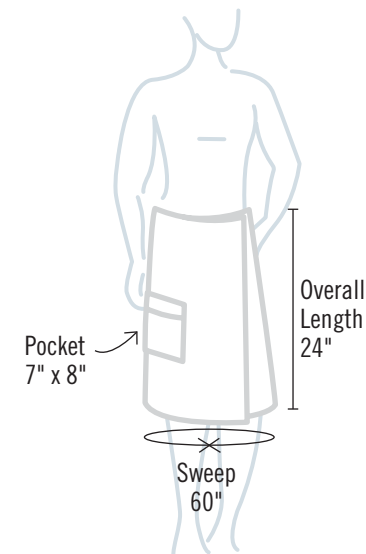

SPA WRAP

MEN'S WRAP *Available in White*