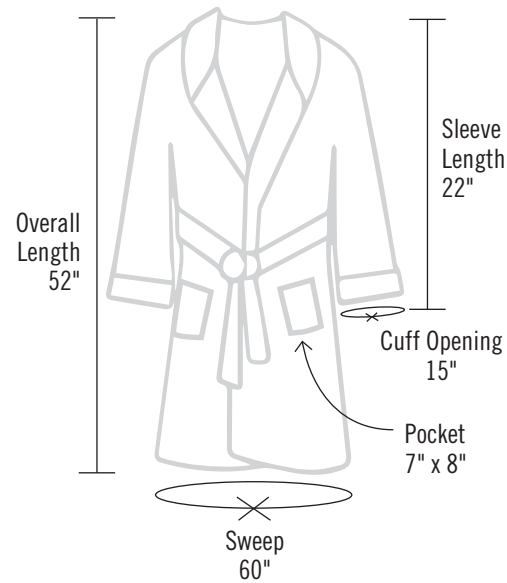

Specifications

SHAWL COLLAR BATHROBE

- Checkered, page 2
- Hooded Sweatshirt, page 4
- Jersey (48" length), page 6
- Knit Diamond, page 8
- Micro Chamois (48" length), page 10
- Microfiber, page 12
- Microtec Mini Check, page 14
- Microtec Pineapple Check, page 16
- Microterry, page 18
- Mini Stripe, page 20
- Organic, page 22
- Satin Stripe, page 26
- Seersucker, page 28
- Terry, page 30
- Velour, page 32
- Velour Stripe, page 34
- Waffle, page 36
- Waffle Large Diamond, page 38
- Infants & Kids, page 44*