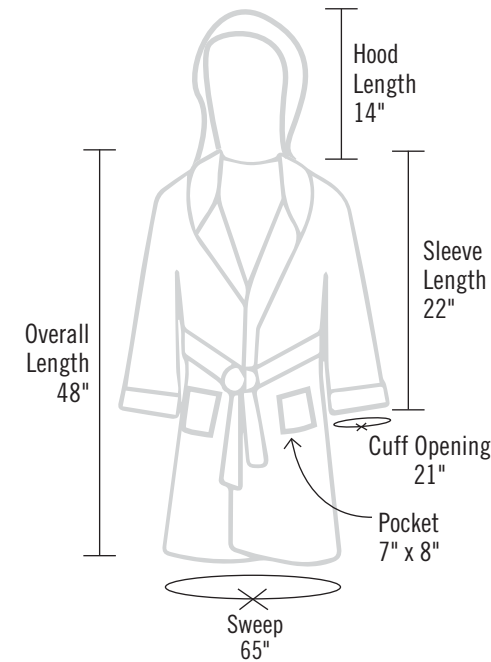

HOODED BATHROBE

- Hooded Sweatshirt, page 4
- Terry, page 30
- Velour, page 32
- Infants & Kids, page 44*