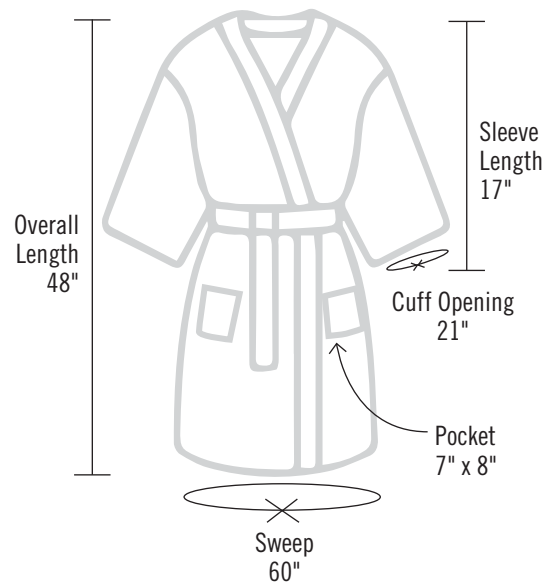

KIMONO COLLAR BATHROBE

- Checkered, page 2
- Hooded Sweatshirt, page 4
- Jersey (46" length), page 6
- Knit Diamond, page 8
- Micro Chamois (46" length), page 10
- Microtec Mini Check, page 14
- Microtec Pineapple Check, page 16
- Microterry, page 18
- Organic, page 22
- Satin (37" length), page 24
- Satin Stripe, page 26
- Terry, page 30
- Velour, page 32
- Velour Stripe, page 34
- Waffle, page 36
- Waffle Short (37" length), page 36
- Waffle Large Diamond, page 38
- Waffle Multi, page 40
- Waffle Seashell, page 42
- Infants & Kids, page 44*