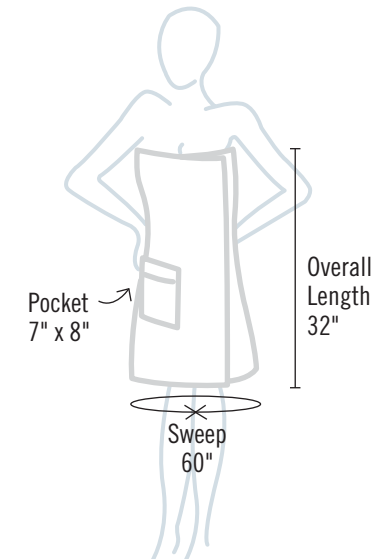

WOMEN'S WRAP *Available in White, Ecru, Black or Pink*

* Lengths vary. Please see page 44 for details.