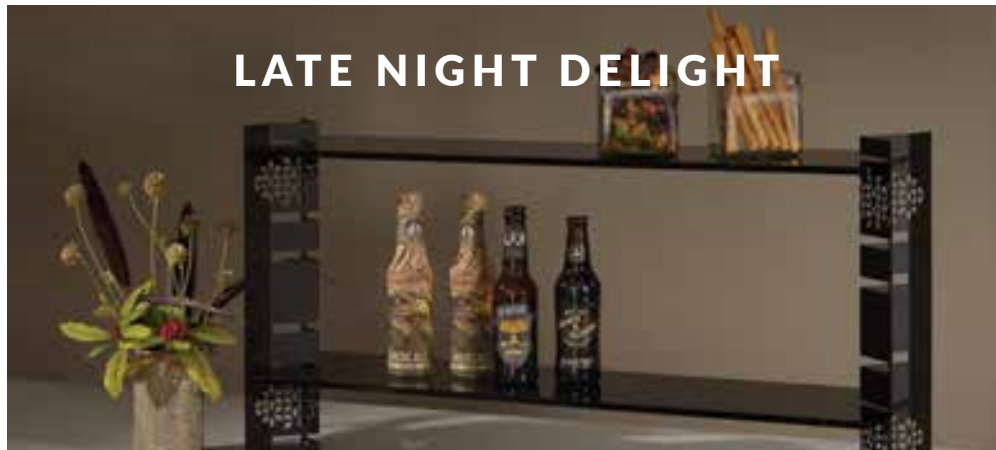

LATE NIGHT DELIGHT