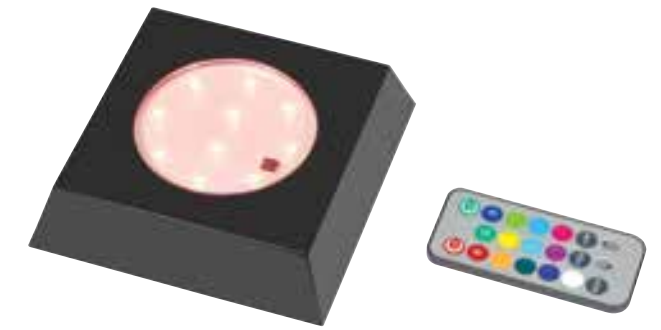

Radiance
Buffet & Food Display Light Box Set
Square black box LED light Includes
1 Medium Light + 1 Remote
Includes USB port. Not waterproof.
Item # LED101

Set the tone for your event with the Radiance LED lighting system. 10 individual LED lights set in a durable medium black box will illuminate any size display. Choose from up to 13 colors and 3 mode settings from solid to multi-colored options. Rechargeable lithium battery.