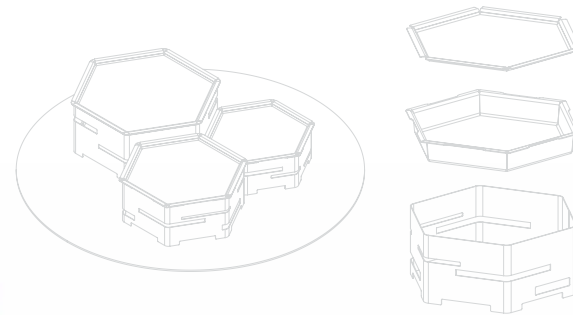

HONEYCOMB SYSTEM

A complete system for warming and cooling.

Customers love our Honeycomb system because it is an elegant way to add depth to a buffet. Serve warm or cold options easily with a look that compliments any design decor. They are ideal for presenting Asian or modern fusion themed menus. The possibilities are endless! Simply choose from 3 different sized bases then add ice-tubs, cooling trays, track grills for warming, and more. Don't forget to keep your display food safe with custom serving lids to guard against germs and bacteria.

- ✔ Use as riser with over 60 different surfaces to choose from
- ✔ Fully compatible with Skycap® line of products for total integration
- ✔ Create an endless buffet with this unique hexagon shape

6 pc. Kit

Black Matte Steel

1 Small, 1 Medium, 1 Large Black Honeycomb Risers

3 Matching Black Tempered Glass Surfaces

Item # SK018