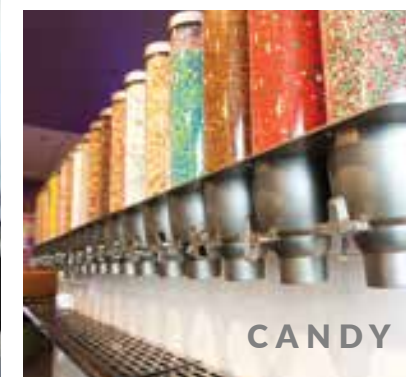

CREATIVE POSSIBILITIES

Rosseto is THE serving solution for hotel hospitality, frozen yogurt, candy, coffees & teas.

EZ-SERV® Bamboo Single Dispenser

2 Gal / 7.6 L
9 x 9.25 x 28.3 in
22.9 x 23.5 x 71.8 cm