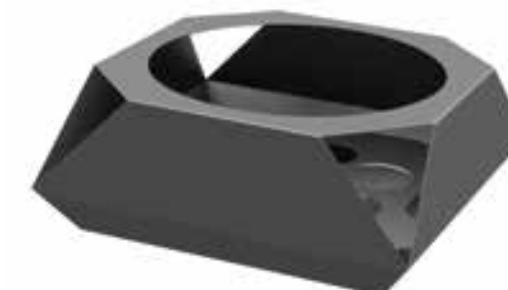

Diamond Round Chafer with Soft Closing Lid

Black Steel
19.1 x 19.1 x 10.7 in
48.5 x 48.5 x 27.2 cm

Item # SK050

Diamond Round Chafer

Black Steel
19.1 x 19.1 x 7.5 in
48.5 x 48.5 x 19.1 cm

Item # SM284

New!

**Multi-Chef™
Bamboo Single
Induction Heater,
120V~ 60Hz**
11.8 x 11.8 x 6.5 in
30 x 30 x 16.5 cm
Item # BP015