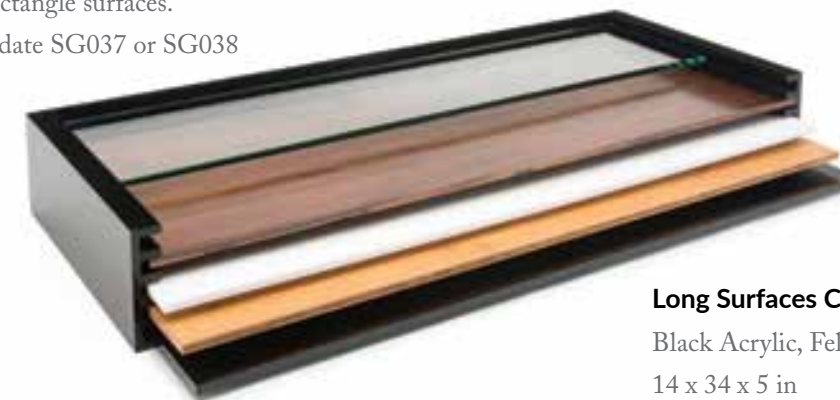

Long Surfaces Case

Black Acrylic, Felt Lining
14 x 34 x 5 in
35.6 x 86.4 x 12.7 cm
Item # SMM003