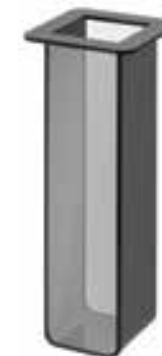

Removable Ice Chamber

Fits 3 gal. (11.4 L) and
5 gal. (18.9 L) Infusers
5.1 x 5.1 x 13.8 in
13 x 13 x 35 cm
Item # LDF012 (Black)
Item # LDF013 (White)